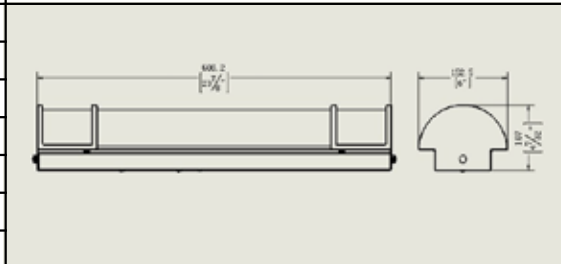

TECHNICAL DATA SHEET

1. General information

SKU#:	WSL-HRVF-36-27W
Barcode#:	810438030018
Product series:	HRVF LED Vanity
Product description:	36" LED Half-round Vanity Fixture, Steel base with white powder coating, 3000k non-dimmable
Size:	L36 " *W6 " *H4 7/32 "
Input Voltage:	120V,60Hz
Output:	27W
Ra:	Ra≥80
CCT:	3000K
Fixture lumen:	2300LM
IP Rated:	IP20
life hour:	35000h
Dimmable:	No
Certificate:	ETL

Range of application:	Indoor, (Like Living Room, Bedroom etc.)
Body color:	Base (white) + plastic end caps (satin nickel)
Body material:	steel
Lens color:	white
Lens material:	PC+ diffuser

2. Package information

Inner box size :	/	Inner Box Materials:	/	Qty/inner box:	/
Master box size :	37.8x7.1x4.6in	Master Box Materials:	A=B	Qty/master box:	1
CBM:	0.02	Qty/Pakage :	1 pc/ctn	Qty of 40FCL:	2850 pcs
N.W	4.6 lbs	G.W	6 lbs		