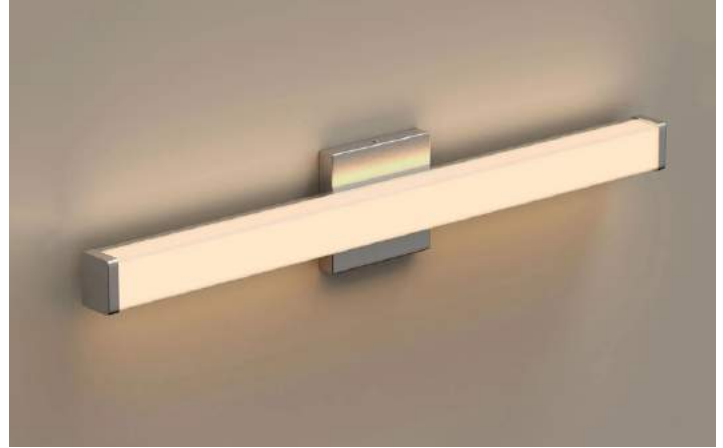

CERTIFICATIONS

SPECIFICATIONS

Wattage	25W
Voltage	120V
Power Factor	>0.95
Dimmable	Triac-Dimming 100%-10%

PHYSICAL

Operating Temperature	-20°C to 45°C (-4°F to 113°F)
Material	Stainless Steel
Mounting	Surface Mounted
Lens	PMMA Diffuser
Finish	Brush Nickel/White/Black
Lighting	LED
CCT	3CCT:3000K/4000K/5000K
CRI	80+

PERFORMANCE

Warranty	3 years
Certifications	ETL, CETL File No.5017812
IP Rating	IP44, Damp Location
LED Lifetime	35,000 hours

NOTES

Use only	Indoor
----------	--------

LED Vanity Light

ENERGY CHART

SIZE	LENGTH inches	WIDTH inches	HEIGHT inches	WATTAGE	LUMENS	EFFICACY lm/w
24inch	24	4.1	5.9	25	2000	80